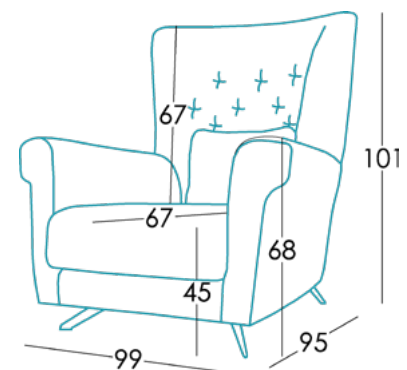

Options

Packaging

Packaging made up of shrink wrap and edge protectors.

The packaging comes along with the design. We always optimize it, so that it takes up as little space as possible and it is easy to carry it, avoiding the use of unnecessary packing material.

Sustainability

Our design is responsible as we minimize the impact of industrial activity, optimizing the entire field of design and production.

Every Fama products are PFCs Free.

At Fama Sofas, we recycle 99,9% of residue and waste, following the environmental policy of our company.

NINA SILLÓN is manufactured by Fama Sofas, whose quality system is certified by AENOR and IQNET according to the ISO 9001-2015 standards, with the certificate number ES-0790/1999. In addition to the Environmental Management Certificate according to ISO 14001-2019.

All models have passed the tests required for granting the quality control label from Aidima-Cetem laboratories.

FAMA SOFAS S.L.U.
C/ Dr. Jiménez Díaz s/n - P.O.Box 41
30510 YECLA (Murcia) SPAIN
Telf: 968751050 / info@fama.es / www.fama.es